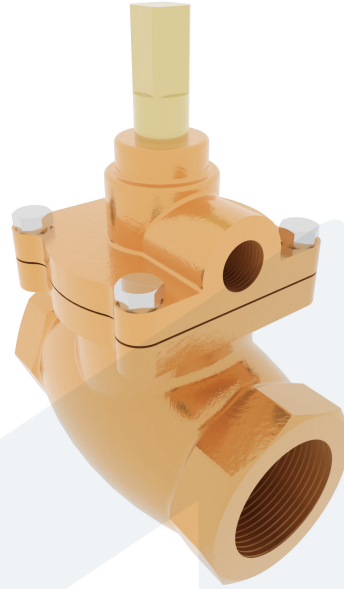

GLOBE VALVE 3/4" PN16

Straight type - SDSL with drain

M80249
314122

DESCRIPTION: Straight type, Bronze RG5 body, soft seated globe valve with self-draining outlet side. Bolted bonnet. Female threaded ends.

STANDARD & DESIGN:

| | |
|----------------------|-----------------|
| End Standard | ISO 228-1 |
| Max temperature | +30°C |
| Throughput Direction | Straight |
| Variant | SDSL with drain |
| End Type | Threaded |
| Standard | DIN |
| Material Seat | Leather |
| Material Body | Bronze |
| Sub Category | GLOBE |
| Item Number | M80249 |
| Category | Valve |

| No | Part | Material | Code | Application |
|----|--------|----------|---------|-------------|
| 1 | Body | Bronze | CC 491K | Sea water |
| 2 | Bonnet | Bronze | CC 491K | Water |
| 3 | Stem | Brass | CW 710R | |
| 4 | Gasket | Leather | | |