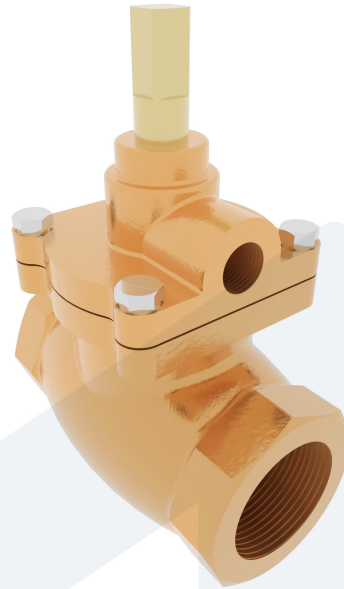

GLOBE VALVE 1" PN16

Straight type - SDSL with drain

M80250
314122

DESCRIPTION: Straight type, Bronze RG5 body, soft seated globe valve with self-draining outlet side. Bolted bonnet. Female threaded ends.

STANDARD & DESIGN:

End Standard	ISO 228-1
Max temperature	+30°C
Throughput Direction	Straight
Variant	SDSL with drain
End Type	Threaded
Standard	DIN
Material Seat	Leather
Material Body	Bronze
Sub Category	GLOBE
Item Number	M80250
Category	Valve

No	Part	Material	Code	Application
1	Body	Bronze	CC 491K	Sea water
2	Bonnet	Bronze	CC 491K	Water
3	Stem	Brass	CW 710R	
4	Gasket	Leather		

DN	Pressure Rating Id	L	Kg	H	H1	G	S	G1
25	16	90	1.1	125	50	1"	9	1/4"